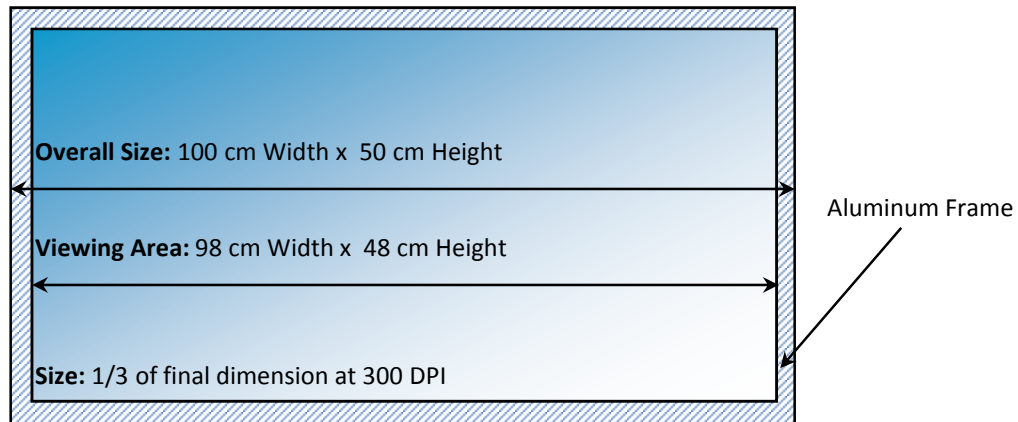

CLOCK/LIFT LINE ADS:

- One creative in English
- One creative in French

FTP Coordinates :

Advertiser : <ftp://skiron.com>

Username : advertiser1

Password : adAD1

Please upload the files and send an email to dabran@skiron.com to confirm the transfert

MECHANICAL REQUIREMENTS :

DIGITIZED DATA ON:

HARDWARE:	CD, DVD, FTP-Server
SOFTWARE:	EPS, Indesign
RESOLUTION:	300 DPI at 1/3 of final dimension

IMPORTANT: ALL COMPONENTS OF THE CREATIVE MUST BE ASSEMBLED IN HIGH RESOLUTION