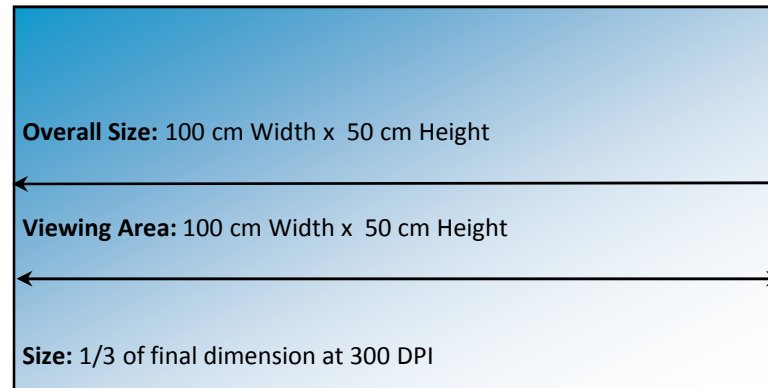

WORK STATIONS ADS:

- One creative in English
- One creative in French

FTP Coordinates :

Advertiser : <ftp://skiron.com>

Username : advertiser1

Password : adAD1

Please upload the files and send an email to dabran@skiron.com to confirm the transfert

MECHANICAL REQUIREMENTS :

DIGITIZED DATA ON:

HARDWARE: CD, DVD, FTP-Server
SOFTWARE: EPS, Indesign
RESOLUTION: 300 DPI at 1/3 of final dimension

IMPORTANT: ALL COMPONENTS OF THE CREATIVE MUST BE ASSEMBLED IN HIGH RESOLUTION